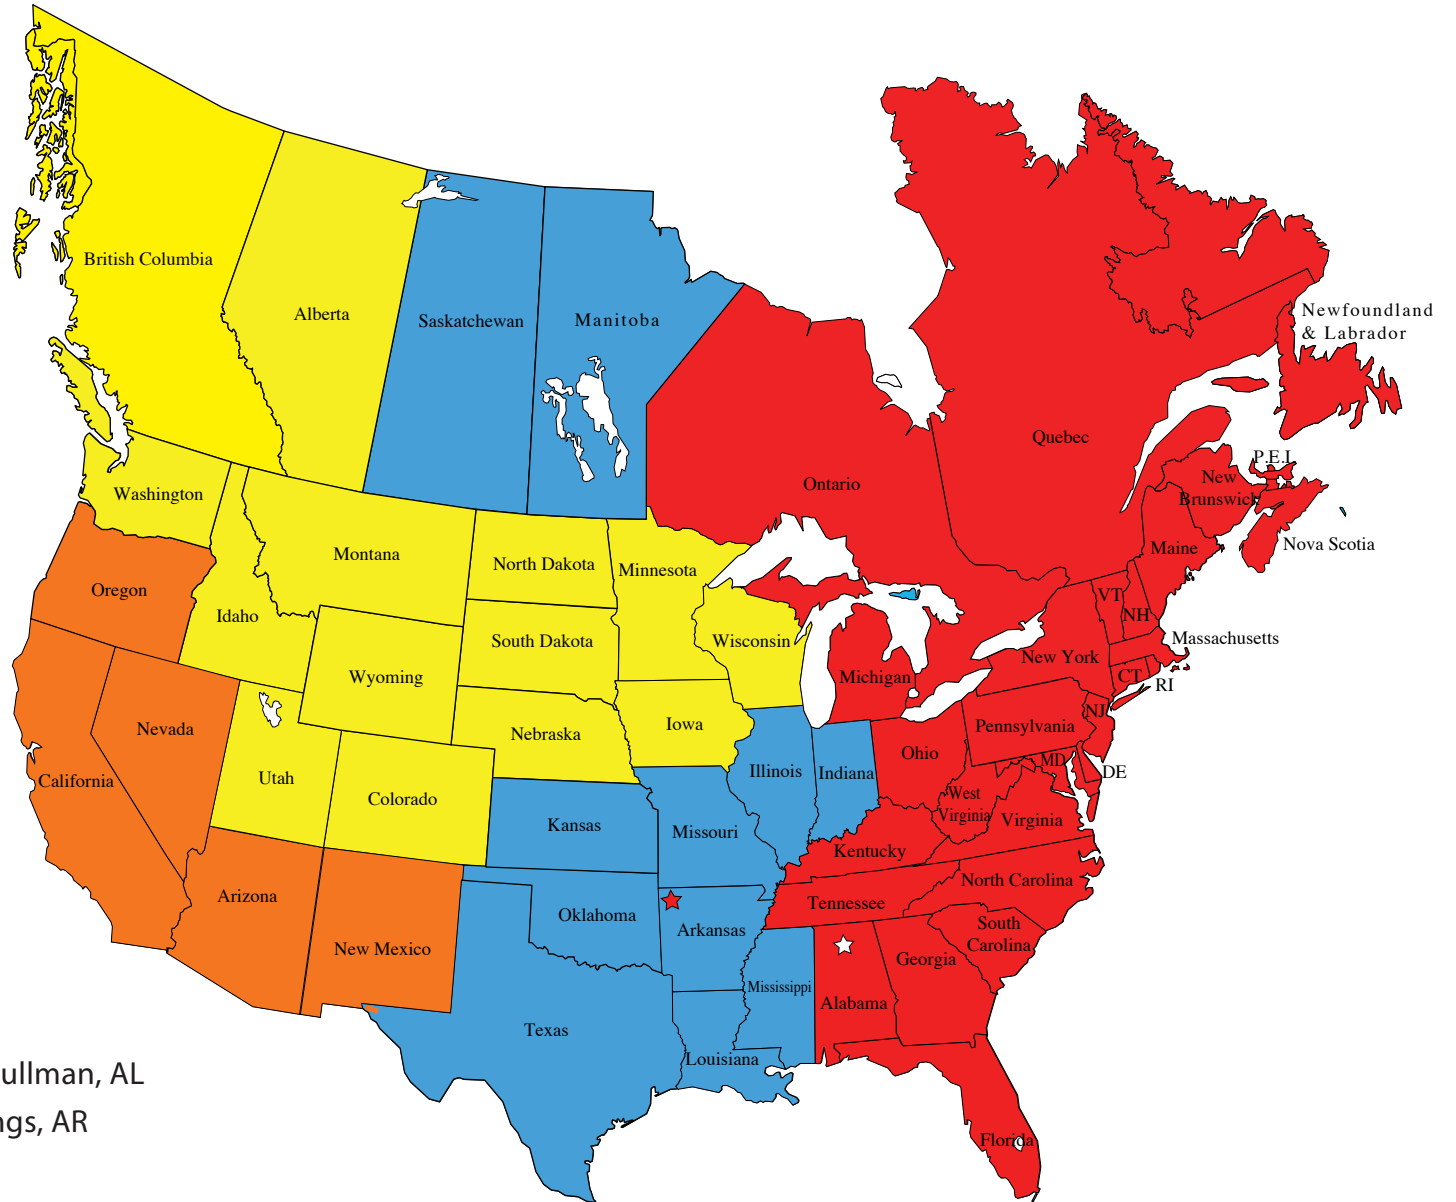

# Webb Wheel Products, Inc. OES Aftermarket Sales Territories

Central Region  
Philip Hensley  
Homebase - Houston, TX  
713-397-5881  
phensley@webbwheel.com

Southwest Region  
John Westerdale  
Homebase - Chandler, AZ  
480-375-8430  
john.c.westerdale@gmail.com

Eastern Region  
Charlie Ondrick  
Homebase - Charlotte, NC.  
256-727-2628  
condrick@webbwheel.com

Western Region  
Chris Fisher  
Homebase - Sandy, UT  
562-458-0673  
cfisher@webbwheel.com

☆ Head Quarters/Manufacturing - Cullman, AL